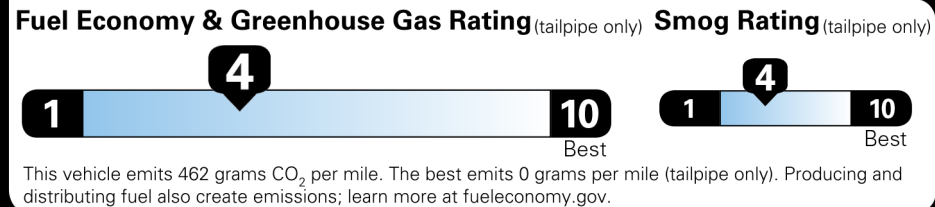

EPA DOT Fuel Economy and Environment

Gasoline Vehicle

Fuel Economy
19 MPG
Std Pickups range from 12 to 87 MPG. The best vehicle rates 146 MPGe.
17 city 22 highway
5.3 gallons per 100 miles

You spend $4,500
more in fuel costs over 5 years compared to the average new vehicle.

Annual fuel cost $2,600

Actual results will vary for many reasons, including driving conditions and how you drive and maintain your vehicle. The average new vehicle gets 29 MPG and costs $8,500 to fuel over 5 years. Cost estimates are based on 15,000 miles per year at $3.30 per gallon. MPGe is miles per gasoline gallon equivalent. Vehicle emissions are a significant cause of climate change and smog.

fuel economy.gov
Calculate personalized estimates and compare vehicles

MANUFACTURER'S SUGGESTED RETAIL PRICE[†]	$71,583.00
DELIVERY, PROCESSING AND HANDLING FEE	2,095.00
TOTAL SUGGESTED RETAIL PRICE	$73,678.00

[†]Manufacturer's suggested retail price excludes delivery processing and handling fees, license and title fees, applicable federal, state and local taxes, and dealer and distributor options and accessories.

Delivered by Truck to: 21116
SZOTT M-59 TOYOTA
4178 HIGHLAND ROAD
WATERFORD MI48328

TML1E1N1S0F0W0